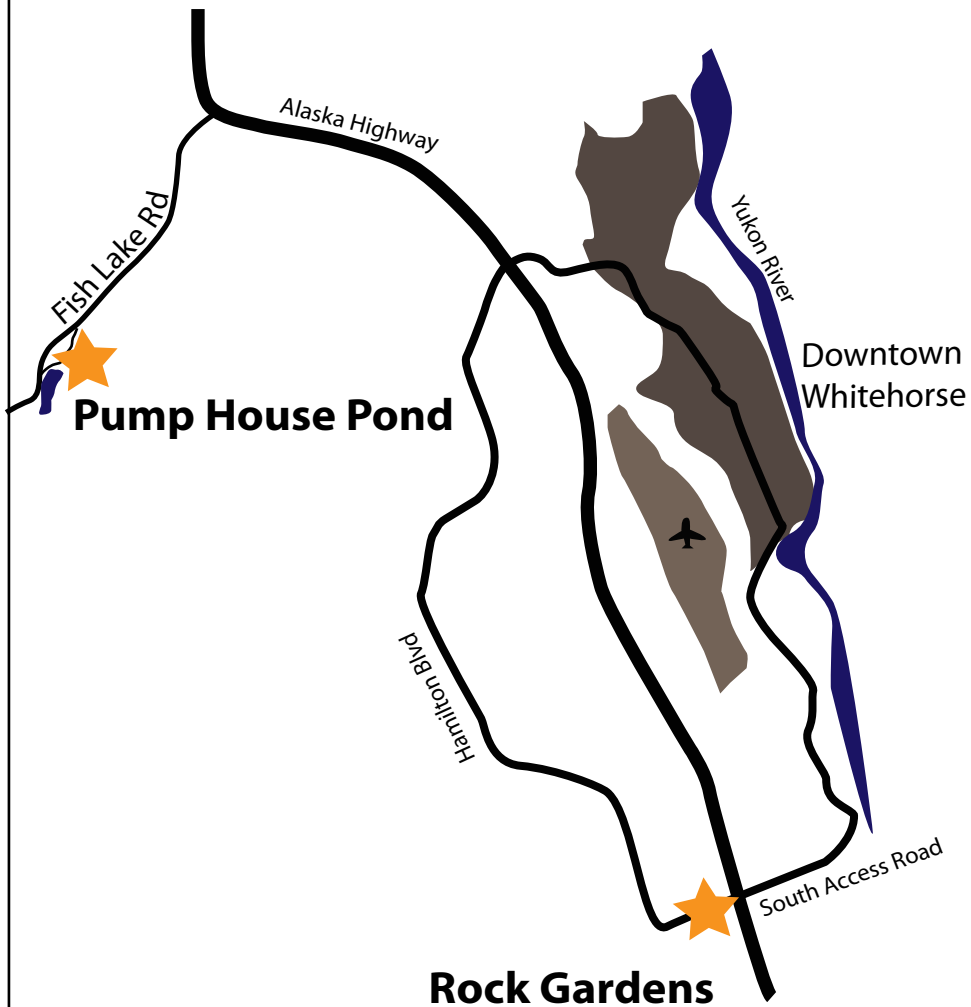

Whitehorse Area Bouldering

Overview Map

Pump House Pond

Rock Gardens